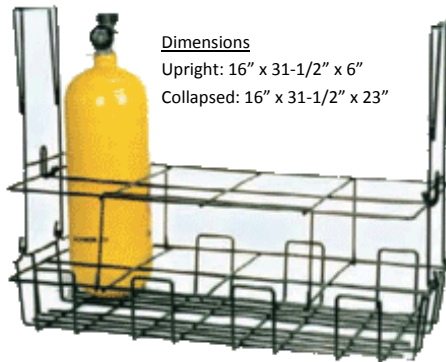

Mask Bags & Bottle Carriers

39160 CR - (Cordura, Red)

39160 CY - (Cordura, Yellow)

39160 - (Vinyl, Yellow Only)

SCBA Mask Bags

Built for rugged use and maximum protection. Constructed of heavy duty Vinyl or Cordura with soft interior lining. Velcro closures and large pull tabs allow for fast removal of the SCBA mask. Custom bags available.

39180 - (Cordura, Red Only)

39160 / 39180

- Made of Cordura
- Felt Liner
- Vinyl Name Plate
- Double Stitched

Collapsible Bottle Carrier

Our collapsible SCBA Bottle Carrier solves all of your spare cylinder transport needs! In expanded position, it will hold 8 spare cylinders. It will fit easily into truck compartments when collapsed.

- Heavy Duty Construction
- Keeps Valves up and out of dirt, sand, etc.
- Store and Transport bottles

Dimensions

Upright: 16" x 31-1/2" x 6"

Collapsed: 16" x 31-1/2" x 23"

39400 / Holds 8 (6.10 - 7.25" Bottles)